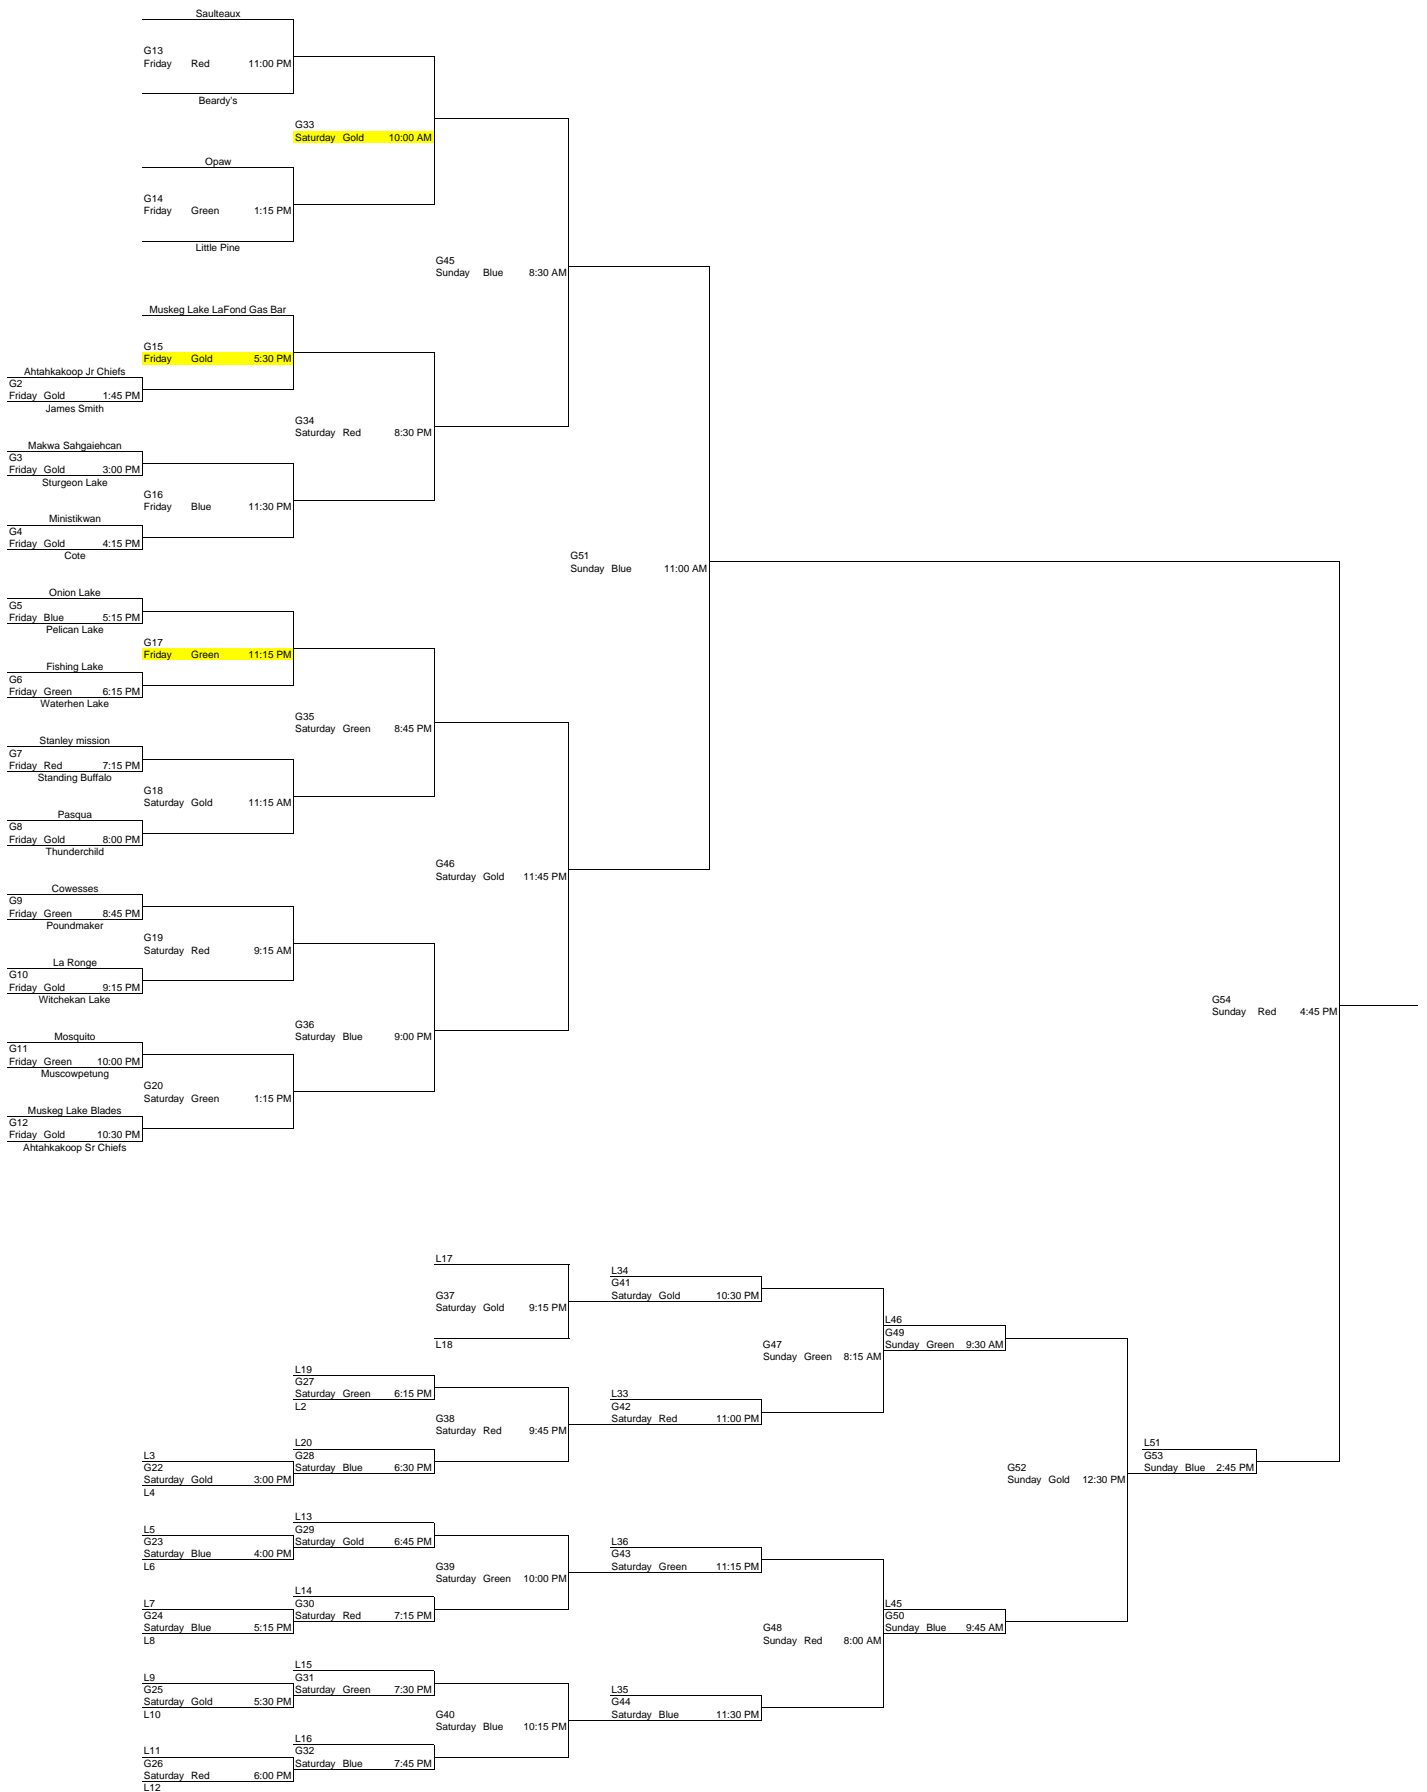

	Red		Green		Blue		Gold	
Friday					12:15 PM	Legends	12:30 PM	Rec
Friday	1:00 PM	Senior	1:15 PM	Womens	1:30 PM	Legends	1:45 PM	Rec
Friday	2:15 PM	Senior	2:30 PM	Womens	2:45 PM	Legends	3:00 PM	Rec
Friday	3:30 PM	Senior	3:45 PM	Womens	4:00 PM	Legends	4:15 PM	Rec
Friday	4:45 PM	Senior	5:00 PM	Legends	5:15 PM	Rec	5:30 PM	Womens
Friday	6:00 PM	Legends	6:15 PM	R	6:30 PM	Womens	6:45 PM	Legends
Friday	7:15 PM	Rec	7:30 PM	Womens	7:45 PM	Legends	8:00 PM	Rec
Friday	8:30 PM	Legends	8:45 PM	Rec	9:00 PM	Legends	9:15 PM	Rec
Friday	9:45 PM	Legends	10:00 PM	Rec	10:15 PM	Legends	10:30 PM	Rec
Friday	11:00 PM	Rec	11:15 PM	Rec	11:30 PM	Rec		
Saturday	8:00 AM	Legends	8:15 AM	Senior	8:30 AM	Legends	8:45 AM	Womens
Saturday	9:15 AM	Rec	9:30 AM	Senior	9:45 AM	Legends	10:00 AM	Rec
Saturday	10:30 AM	Womens	10:45 AM	Senior	11:00 AM	Womens	11:15 AM	Rec
Saturday	11:45 AM	Senior	12:00 PM	Legends	12:15 PM	Womens	12:30 PM	Senior
Saturday	1:00 PM	Legends	1:15 PM	Rec	1:30 PM	Senior	1:45 PM	Legends
Saturday	2:15 PM	Womens	2:30 PM	Senior	2:45 PM	Legends	3:00 PM	Rec
Saturday	3:30 PM	Senior	3:45 PM	Legends	4:00 PM	Rec	4:15 PM	Senior
Saturday	4:45 PM	Legends	5:00 PM	Legends	5:15 PM	Rec	5:30 PM	Rec
Saturday	6:00 PM	Rec	6:15 PM	Rec	6:30 PM	Rec	6:45 PM	Rec
Saturday	7:15 PM	Rec	7:30 PM	Rec	7:45 PM	Rec	8:00 PM	Womens
Saturday	8:30 PM	Rec	8:45 PM	Rec	9:00 PM	Rec	9:15 PM	Rec
Saturday	9:45 PM	Rec	10:00 PM	Rec	10:15 PM	Rec	10:30 PM	Rec
Saturday	11:00 PM	Rec	11:15 PM	Rec	11:30 PM	Rec	11:45 PM	Rec
Sunday	8:00 AM	Rec	8:15 AM	Rec	8:30 AM	Rec	8:45 AM	Legends
Sunday	9:15 AM	Legends	9:30 AM	Rec	9:45 AM	Rec	10:00 AM	Senior
Sunday	10:30 AM	Womens	10:45 AM	Senior	11:00 AM	Rec	11:15 AM	Legends
Sunday	11:45 AM	Legends	12:00 PM	Legends	12:15 PM	Womens	12:30 PM	Rec
Sunday	1:00 PM	Senior	1:15 PM	Senior	1:30 PM	Legends		
Sunday	2:15 PM	Senior	3:00 PM	ASHL	2:45 PM	Rec	2:30 PM	ASHL
Sunday	3:30 PM	Womens	4:15 PM	ASHL	4:00 PM	Legends	3:45 PM	ASHL
Sunday	4:45 PM	Rec	5:30 PM	ASHL	5:15 PM	Senior	5:00 PM	ASHL
Sunday	6:00 PM	Legends	6:45 PM	ASHL			6:15 PM	ASHL
Sunday	7:15 PM	Senior	8:00 PM	ASHL	7:45 PM	ASHL	7:30 PM	ASHL
Sunday			9:15 PM	ASHL	9:00 PM	ASHL	8:45 PM	ASHL
Sunday			10:30 PM	ASHL	10:15 PM	ASHL	10:00 PM	ASHL